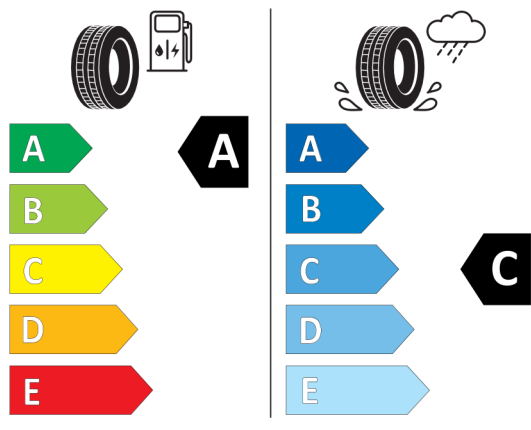

Bridgestone 381943

BRIDGESTONE 19744

225/60 R18 104 W XL C1

2020/740

<https://eprel.ec.europa.eu/qr/381943>