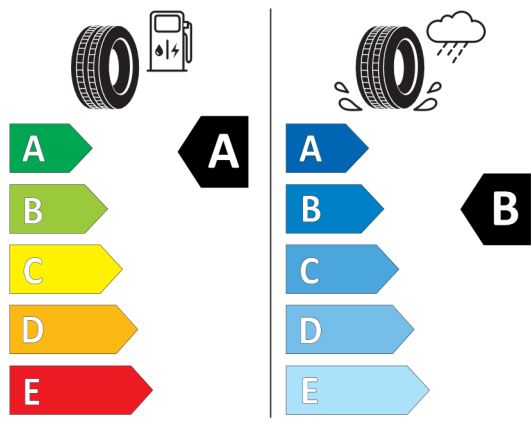

225/60R18 104 W XL C1

2020/740

<https://eprel.ec.europa.eu/qr/596076>

Bridgestone 381942

BRIDGESTONE 18968

225/60 R18 104 W XL C1

2020/740

<https://eprel.ec.europa.eu/qr/381942>